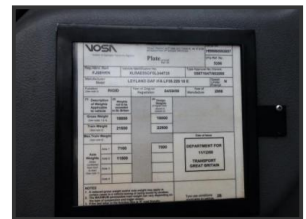

## Daf 55.220

**£2,250.00**

Chassis Cab  
 4.8 Mtr Wheel Base  
 Ex Calor Lorry for Gas Bottles  
 Auto gearbox  
 Euro 5

### Product Details

Product Details	
<b>Category/Type</b>	<b>Rigid Trucks</b>
<b>Make</b>	<b>Daf</b>
<b>Model</b>	<b>55.220</b>
<b>Year</b>	<b>2008</b>
<b>Mileage</b>	<b>-</b>

**JT Commercials**

Tel: +44 (0)07943 191487