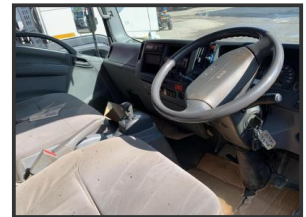

Isuzu Tipper

£8,950.00

63 plate Isuzu 7.5 ton tipper 200,000km. Automatic gearbox one owner from new £8950

Product Details

Category/Type	Tipper
Make	Isuzu
Model	Tipper
Year	2013
Mileage	200000

JT Commercials