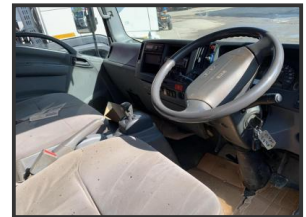

Isuzu Tipper

£8,950.00

63 plate Isuzu 7.5 ton tipper 200,000km. Automatic gearbox one owner from new £8950

Product Details

| | |
|----------------------|---------------|
| Category/Type | Tipper |
| Make | Isuzu |
| Model | Tipper |
| Year | 2013 |
| Mileage | 200000 |