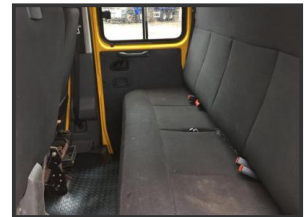

Iveco 5 Ton Tipper

£6,950.00

2010 Iveco 5 ton crew cab tipper, direct council 82000 km warranty

Product Details

Category/Type	Tippers
Make	Iveco
Model	5 Ton Tipper
Year	2010
Mileage	-

JT Commercials

Tel: +44 (0)07943 191487