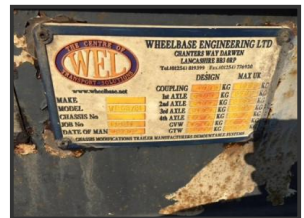

Wheelbase WRC321

£3,950.00

2009 Wheelbase Draw Bar Trailer, Tri Axle, ROR Axles, Drum Brakes, Bin Clamps, clean £3950

Product Details

Product Details	
Category/Type	Trailers
Make	Wheelbase
Model	WRC321
Year	2009
Mileage	-