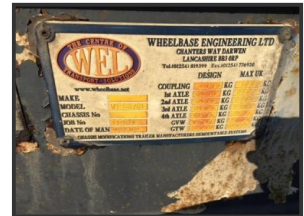

Wheelbase WRC321

£3,950.00

2009 Wheelbase Draw Bar Trailer, Tri Axle, ROR Axles, Drum Brakes, Bin Clamps, clean £3950

Product Details	
Category/Type	Trailers
Make	Wheelbase
Model	WRC321
Year	2009
Mileage	-